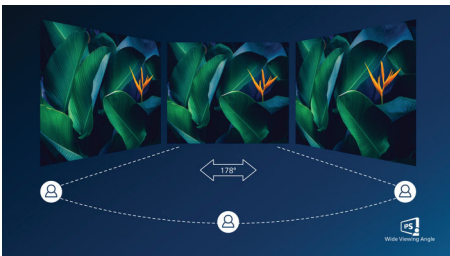

## IPS technology

IPS displays use advanced technology that gives you extra-wide viewing angles of 178/178

degrees, making it possible to view the display from almost any angle — even in 90-degree Pivot mode! Unlike standard TN panels, IPS displays gives you remarkably crisp images with vivid colours, making it ideal not only for Photos, films and web browsing, but also for professional applications that demand colour accuracy and consistent brightness at all times.