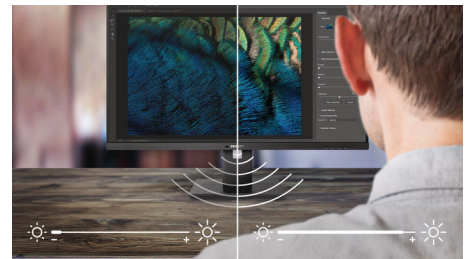

PowerSensor

PowerSensor is a built-in 'people sensor' that transmits and receives harmless infrared signals to determine if the user is present and then automatically reduces monitor brightness when then user steps away from the desk, cutting energy costs by up to 80 percent and prolonging monitor life

USB Docking

USB-C

Wide Viewing Angle

LowBlue Mode

Windows Hello

PowerSensor

3-sided Frameless

HDMI

Flicker-free